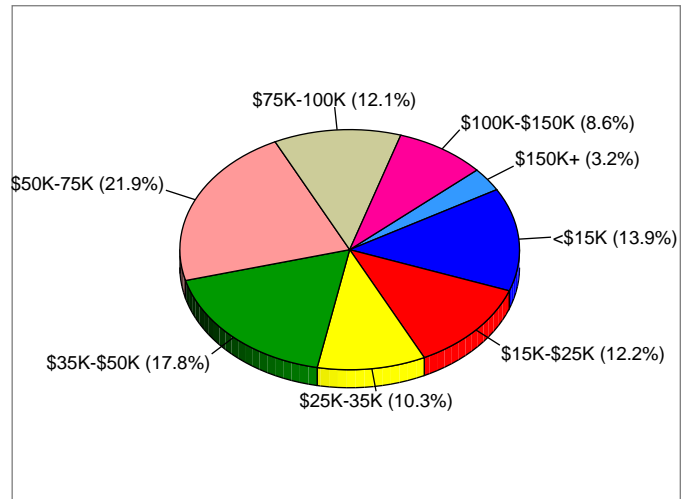

Lakewood City, WA  
 Lakewood city, WA (5338038)  
 Geography: Place

Households

2010 Households by Income

2010 Population by Age

2010 Owner Occupied HUs by Value

2010 Employed 16+ by Occupation

2010 Population by Race

2010 Percent Hispanic Origin: 12.9%

Source: U.S. Bureau of the Census, 2000 Census of Population and Housing. ESRI forecasts for 2010 and 2015.