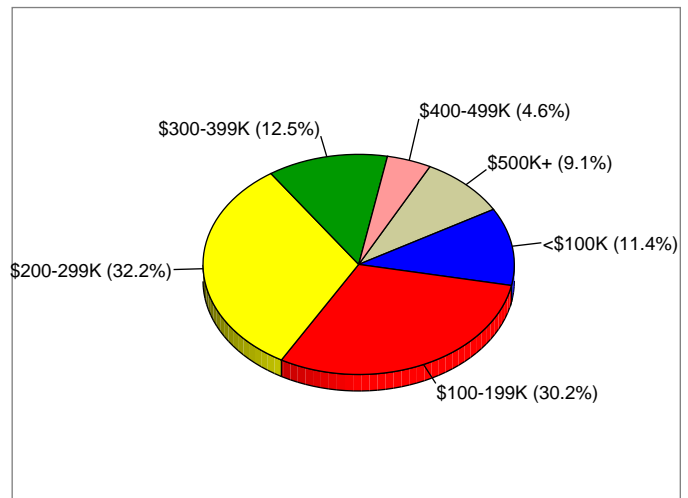

Lakewood City, WA  
 Lakewood city, WA (5338038)  
 Geography: Place

Households

2010 Households by Income

2010 Population by Age

2010 Owner Occupied HUs by Value

2010 Employed 16+ by Occupation

2010 Population by Race

2010 Percent Hispanic Origin: 12.9%

Source: U.S. Bureau of the Census, 2000 Census of Population and Housing. ESRI forecasts for 2010 and 2015.