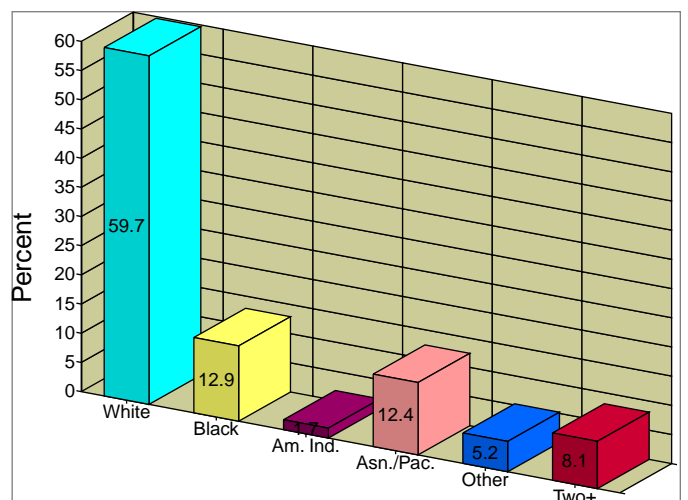

Lakewood City, WA  
 Lakewood city, WA (5338038)  
 Geography: Place

Households

2010 Households by Income

2010 Population by Age

2010 Owner Occupied HUs by Value

2010 Employed 16+ by Occupation

2010 Population by Race

2010 Percent Hispanic Origin: 12.9%

Source: U.S. Bureau of the Census, 2000 Census of Population and Housing. ESRI forecasts for 2010 and 2015.