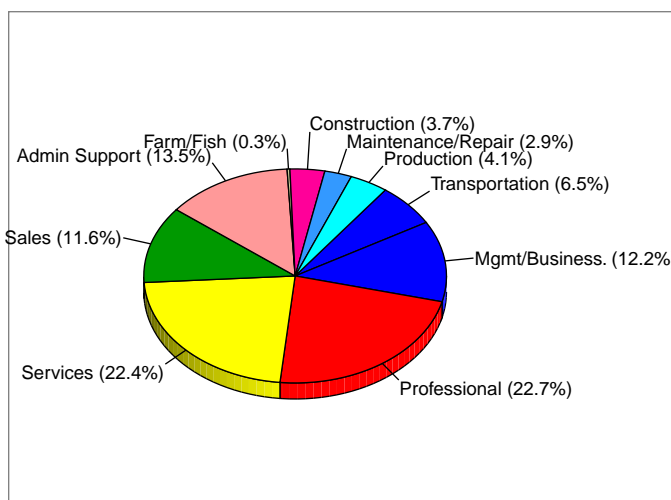

Lakewood City, WA  
 Lakewood city, WA (5338038)  
 Geography: Place

Households

2010 Households by Income

2010 Population by Age

2010 Owner Occupied HUs by Value

2010 Employed 16+ by Occupation

2010 Population by Race