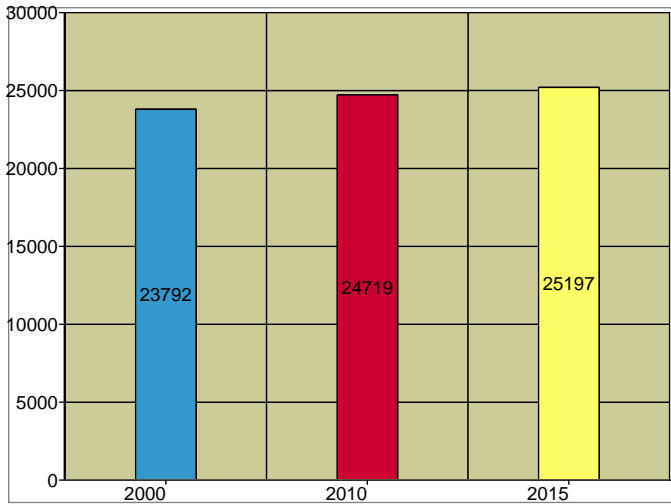

Lakewood City, WA  
 Lakewood city, WA (5338038)  
 Geography: Place

Households

2010 Households by Income

2010 Population by Age

2010 Owner Occupied HUs by Value

2010 Employed 16+ by Occupation

2010 Population by Race

2010 Percent Hispanic Origin: 12.9%

Source: U.S. Bureau of the Census, 2000 Census of Population and Housing. ESRI forecasts for 2010 and 2015.