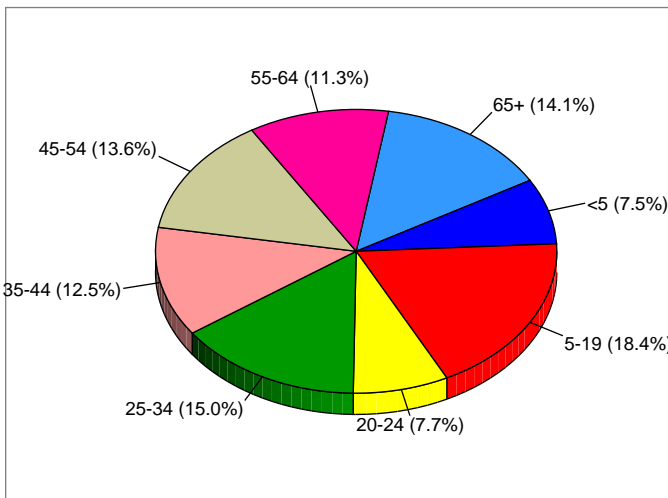

Lakewood City, WA  
 Lakewood city, WA (5338038)  
 Geography: Place

Households

2010 Households by Income

2010 Population by Age

2010 Owner Occupied HUs by Value

2010 Employed 16+ by Occupation

2010 Population by Race

2010 Percent Hispanic Origin: 12.9%

Source: U.S. Bureau of the Census, 2000 Census of Population and Housing. ESRI forecasts for 2010 and 2015.