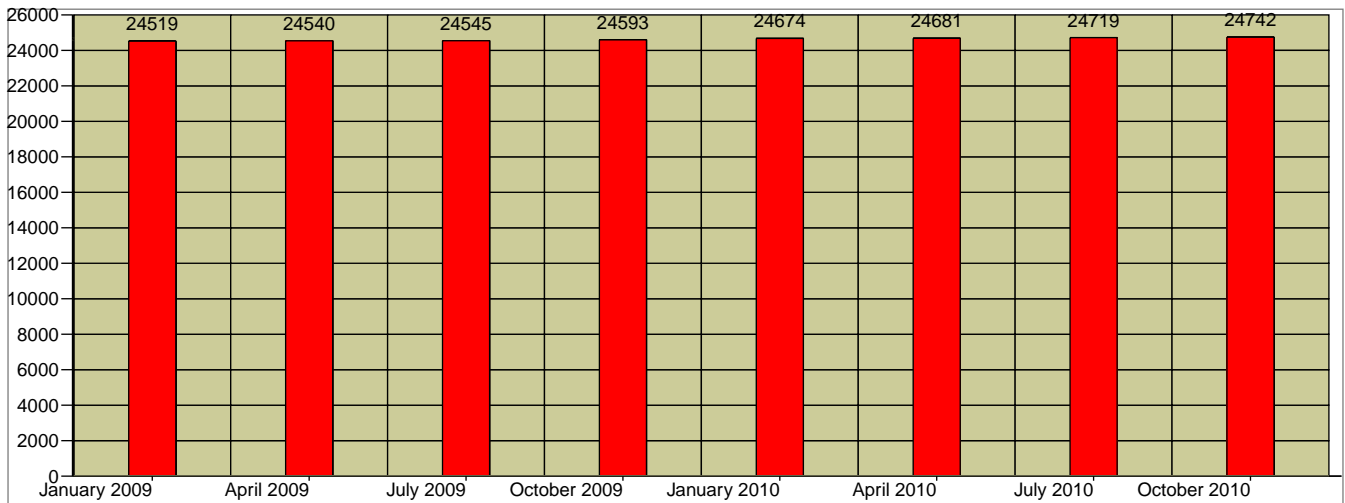

Lakewood City, WA
 Lakewood city, WA (5338038)
 Geography: Place

Quarterly Population Update

Quarterly Household Update

Quarter	Population	Percent Change	Households	Percent Change
January 2009	59,189		24,519	
April 2009	59,213	0.0%	24,540	0.1%
July 2009	59,156	-0.1%	24,545	0.0%
October 2009	59,226	0.1%	24,593	0.2%
January 2010	59,374	0.2%	24,674	0.3%
April 2010	59,353	0.0%	24,681	0.0%
July 2010	59,401	0.1%	24,719	0.2%
October 2010	59,446	0.1%	24,742	0.1%
January 2009 - January 2010		0.3%		0.6%
April 2009 - April 2010		0.2%		0.6%
July 2009 - July 2010		0.4%		0.7%
October 2009 - October 2010		0.4%		0.6%
January 2009 - October 2010		0.4%		0.9%