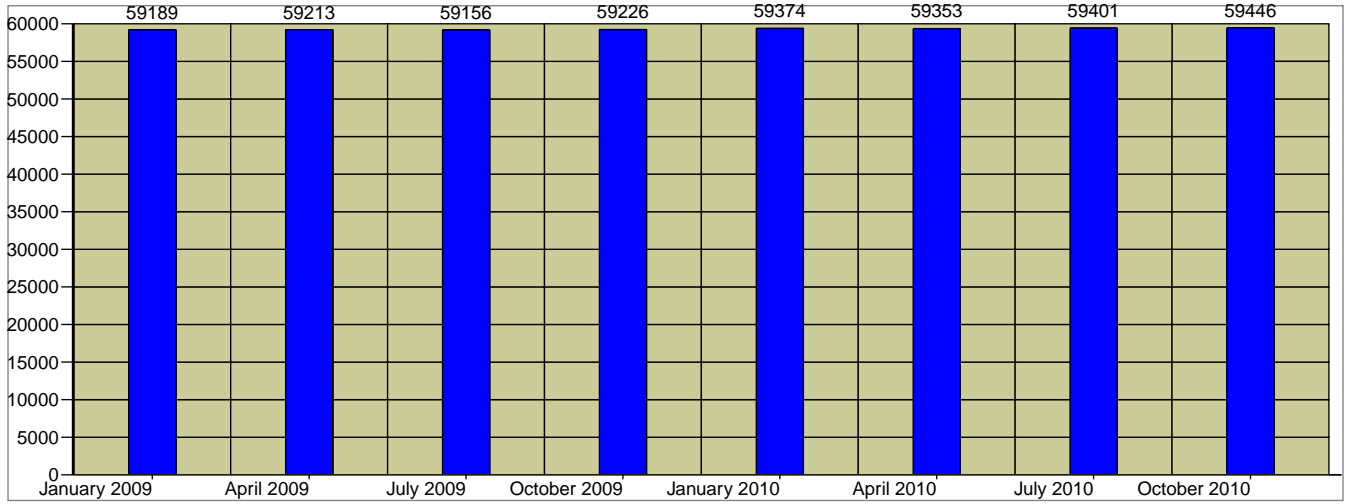

Lakewood City, WA
 Lakewood city, WA (5338038)
 Geography: Place

Quarterly Population Update

Quarterly Household Update

Quarter	Population	Percent Change	Households	Percent Change
January 2009	59,189		24,519	
April 2009	59,213	0.0%	24,540	0.1%
July 2009	59,156	-0.1%	24,545	0.0%
October 2009	59,226	0.1%	24,593	0.2%
January 2010	59,374	0.2%	24,674	0.3%
April 2010	59,353	0.0%	24,681	0.0%
July 2010	59,401	0.1%	24,719	0.2%
October 2010	59,446	0.1%	24,742	0.1%
January 2009 - January 2010		0.3%		0.6%
April 2009 - April 2010		0.2%		0.6%
July 2009 - July 2010		0.4%		0.7%
October 2009 - October 2010		0.4%		0.6%
January 2009 - October 2010		0.4%		0.9%