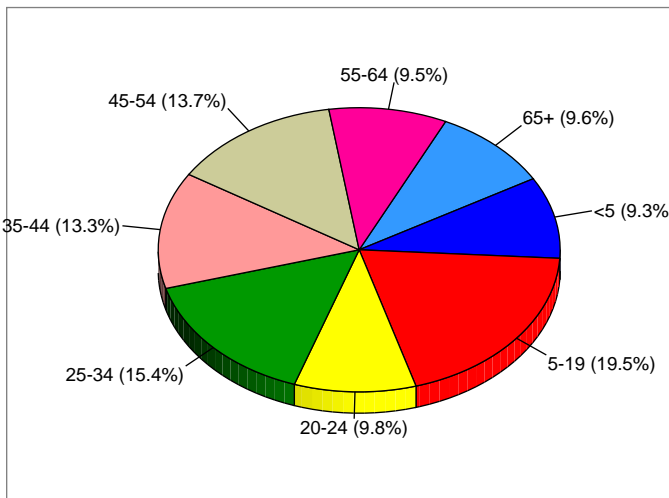

Tillicum
 Area: 0.49 Square miles
 Custom Polygon

Households

2010 Households by Income

2010 Population by Age

2010 Owner Occupied HUs by Value

2010 Employed 16+ by Occupation

2010 Population by Race

2010 Percent Hispanic Origin: 17.1%