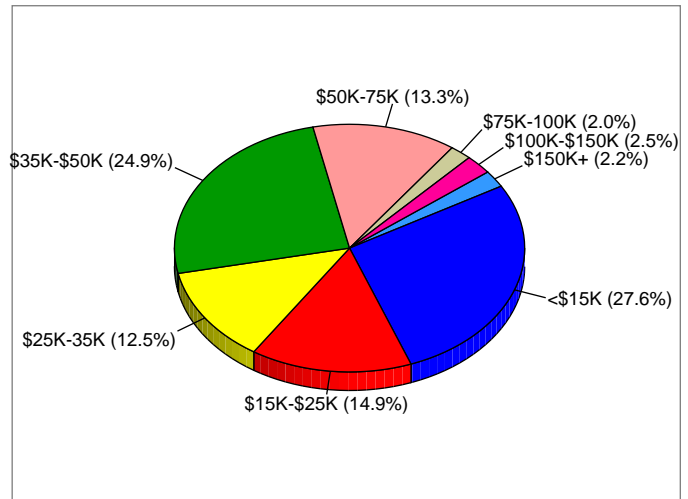

Tillicum
 Area: 0.49 Square miles
 Custom Polygon

Households

2010 Households by Income

2010 Population by Age

2010 Owner Occupied HUs by Value

2010 Employed 16+ by Occupation

2010 Population by Race

2010 Percent Hispanic Origin: 17.1%