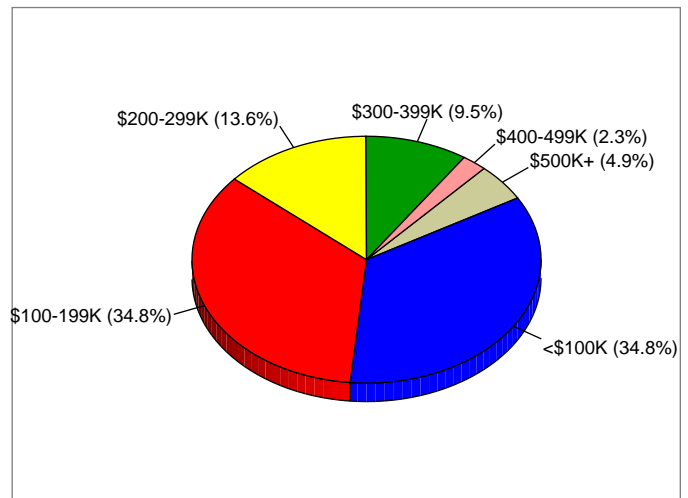

Tillicum
 Area: 0.49 Square miles
 Custom Polygon

Households

2010 Households by Income

2010 Population by Age

2010 Owner Occupied HUs by Value

2010 Employed 16+ by Occupation

2010 Population by Race

2010 Percent Hispanic Origin: 17.1%