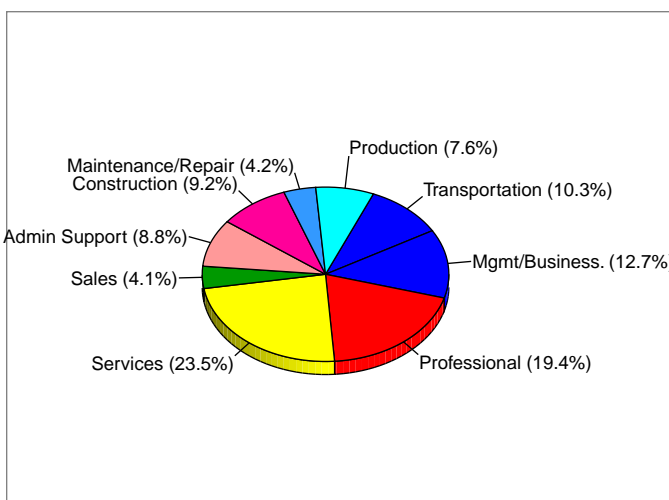

Tillicum
 Area: 0.49 Square miles
 Custom Polygon

Households

2010 Households by Income

2010 Population by Age

2010 Owner Occupied HUs by Value

2010 Employed 16+ by Occupation

2010 Population by Race

2010 Percent Hispanic Origin: 17.1%