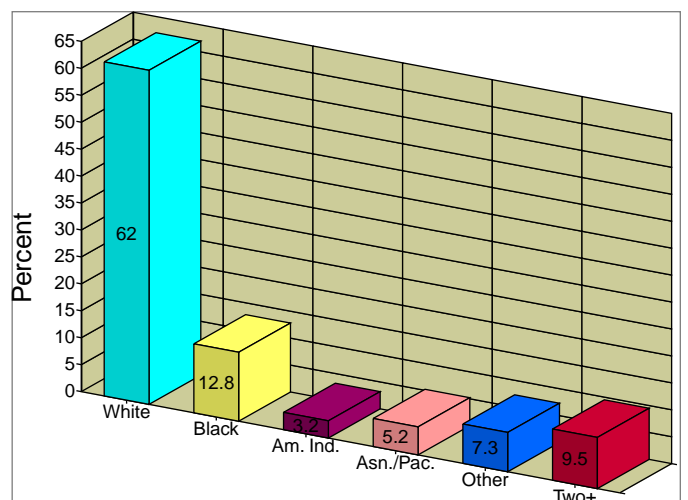

Tillicum
 Area: 0.49 Square miles
 Custom Polygon

Households

2010 Households by Income

2010 Population by Age

2010 Owner Occupied HUs by Value

2010 Employed 16+ by Occupation

2010 Population by Race

2010 Percent Hispanic Origin: 17.1%