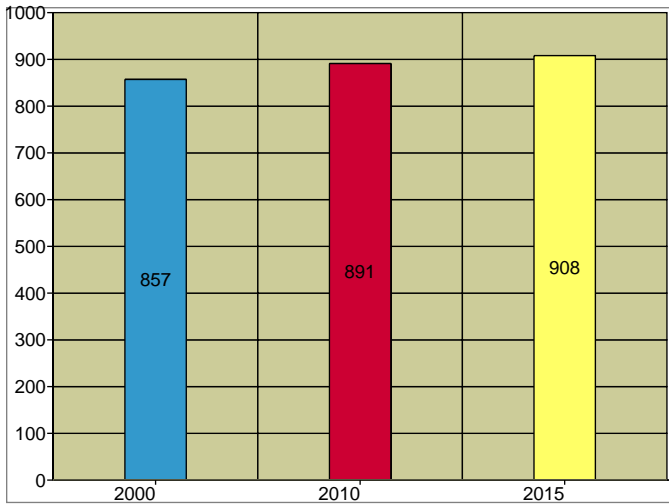

Tillicum
 Area: 0.49 Square miles
 Custom Polygon

Households

2010 Households by Income

2010 Population by Age

2010 Owner Occupied HUs by Value

2010 Employed 16+ by Occupation

2010 Population by Race

2010 Percent Hispanic Origin: 17.1%