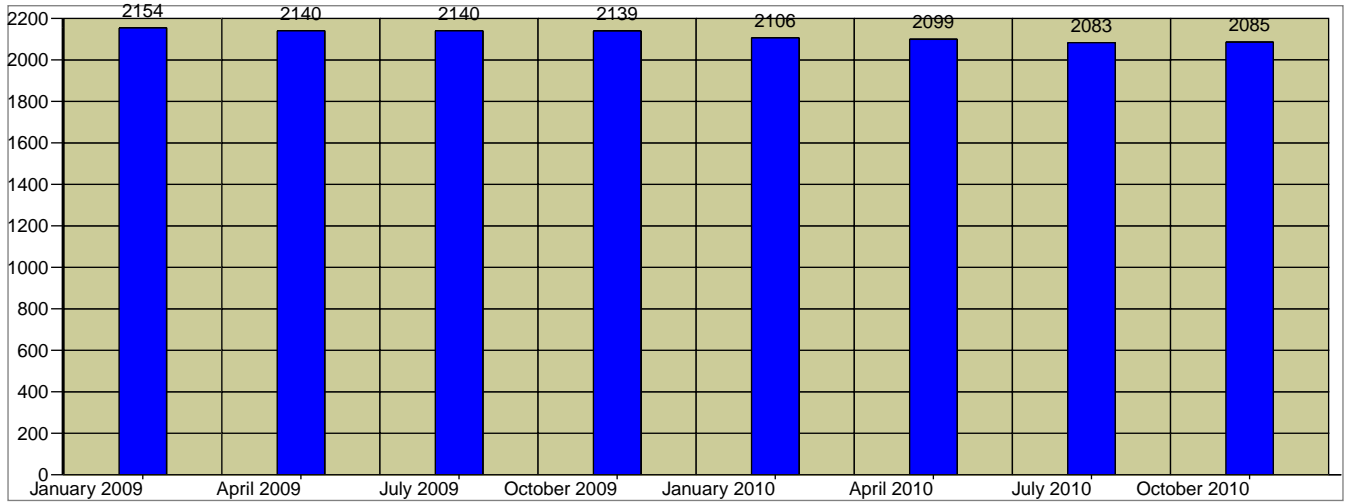

Tillicum
 Area: 0.49 Square miles
 Custom Polygon

Quarterly Population Update

Quarterly Household Update

Quarter	Population	Percent Change	Households	Percent Change
January 2009	2,154		924	
April 2009	2,140	-0.6%	919	-0.5%
July 2009	2,140	0.0%	919	0.0%
October 2009	2,139	0.0%	919	0.0%
January 2010	2,106	-1.5%	906	-1.4%
April 2010	2,099	-0.3%	904	-0.2%
July 2010	2,083	-0.8%	898	-0.7%
October 2010	2,085	0.1%	899	0.1%
January 2009 - January 2010		-2.2%		-1.9%
April 2009 - April 2010		-1.9%		-1.6%
July 2009 - July 2010		-2.7%		-2.3%
October 2009 - October 2010		-2.5%		-2.2%
January 2009 - October 2010		-3.2%		-2.7%