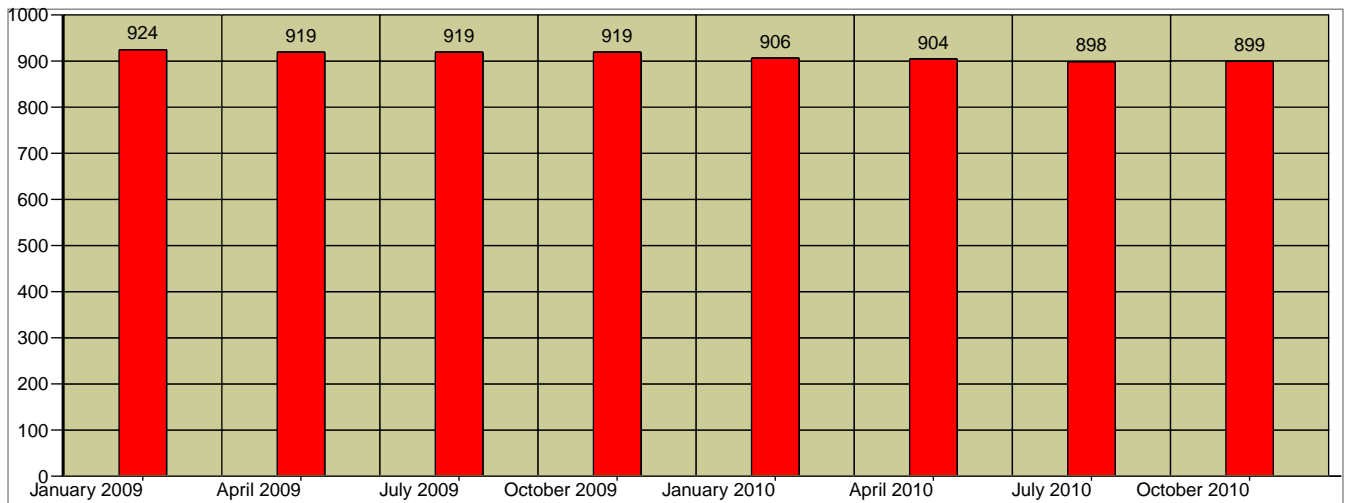

Tillicum
 Area: 0.49 Square miles
 Custom Polygon

Quarterly Population Update

Quarterly Household Update

Quarter	Population	Percent Change	Households	Percent Change
January 2009	2,154		924	
April 2009	2,140	-0.6%	919	-0.5%
July 2009	2,140	0.0%	919	0.0%
October 2009	2,139	0.0%	919	0.0%
January 2010	2,106	-1.5%	906	-1.4%
April 2010	2,099	-0.3%	904	-0.2%
July 2010	2,083	-0.8%	898	-0.7%
October 2010	2,085	0.1%	899	0.1%
January 2009 - January 2010		-2.2%		-1.9%
April 2009 - April 2010		-1.9%		-1.6%
July 2009 - July 2010		-2.7%		-2.3%
October 2009 - October 2010		-2.5%		-2.2%
January 2009 - October 2010		-3.2%		-2.7%