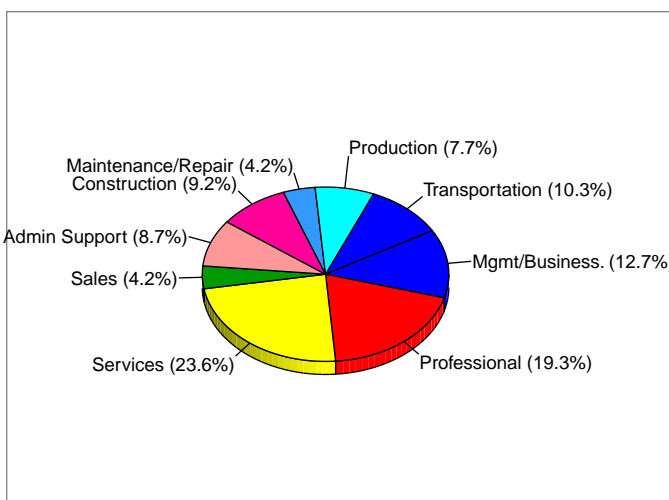

TillicumThorne
 Area: 0.70 Square miles
 Custom Polygon

Households

2010 Households by Income

2010 Population by Age

2010 Owner Occupied HUs by Value

2010 Employed 16+ by Occupation

2010 Population by Race

2010 Percent Hispanic Origin: 17.0%