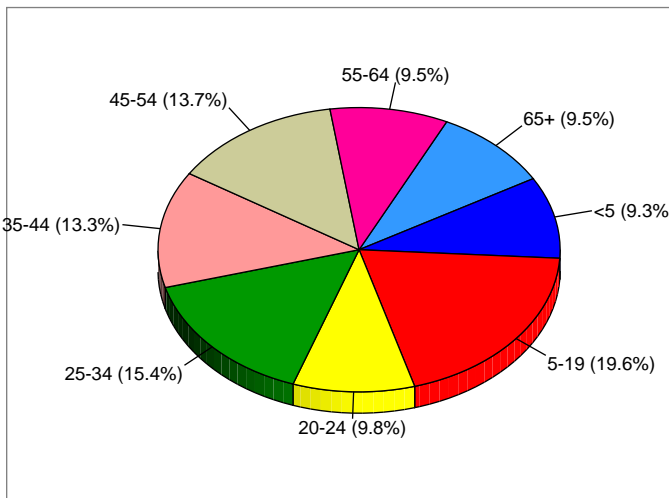

TillicumThorne
 Area: 0.70 Square miles
 Custom Polygon

Households

2010 Households by Income

2010 Population by Age

2010 Owner Occupied HUs by Value

2010 Employed 16+ by Occupation

2010 Population by Race

2010 Percent Hispanic Origin: 17.0%