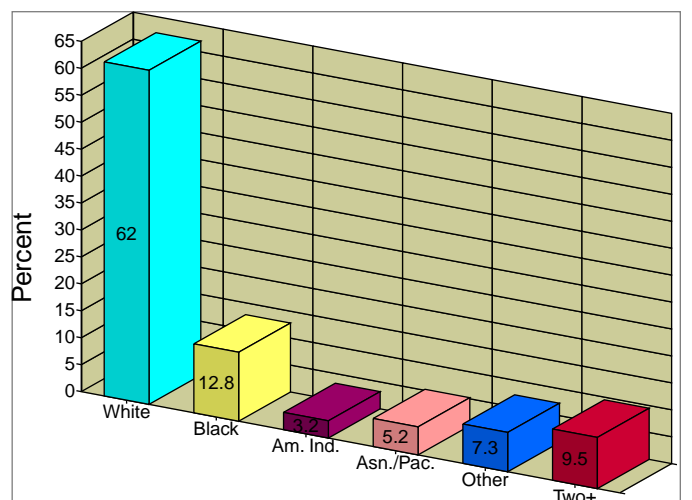

TillicumThorne
 Area: 0.70 Square miles
 Custom Polygon

Households

2010 Households by Income

2010 Population by Age

2010 Owner Occupied HUs by Value

2010 Employed 16+ by Occupation

2010 Population by Race

2010 Percent Hispanic Origin: 17.0%