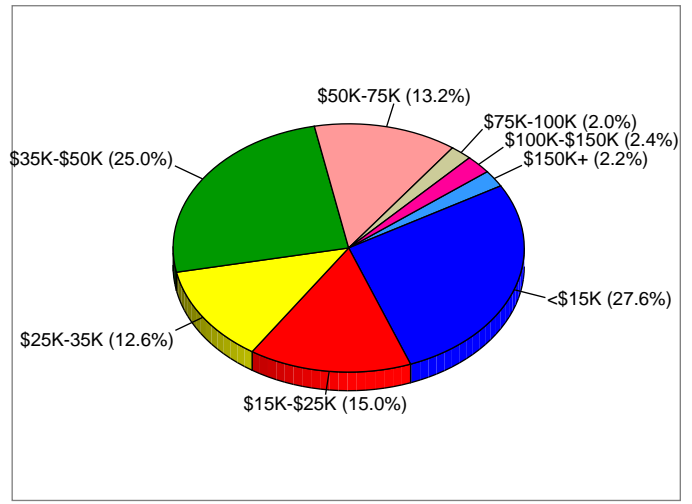

TillicumThorne
 Area: 0.70 Square miles
 Custom Polygon

Households

2010 Households by Income

2010 Population by Age

2010 Owner Occupied HUs by Value

2010 Employed 16+ by Occupation

2010 Population by Race

2010 Percent Hispanic Origin: 17.0%