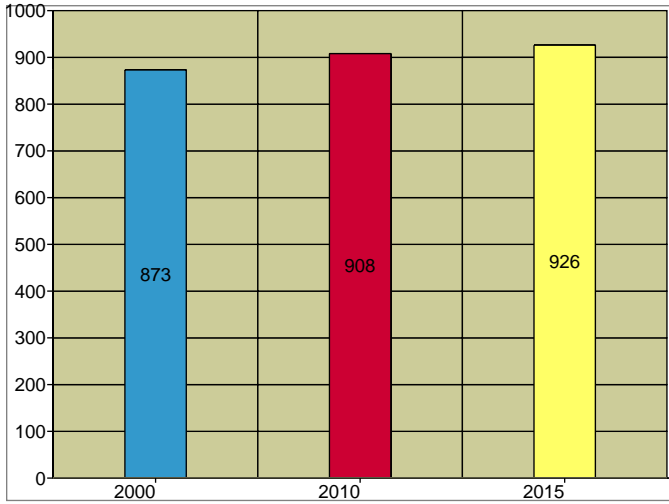

TillicumThorne
 Area: 0.70 Square miles
 Custom Polygon

Households

2010 Households by Income

2010 Population by Age

2010 Owner Occupied HUs by Value

2010 Employed 16+ by Occupation

2010 Population by Race

2010 Percent Hispanic Origin: 17.0%