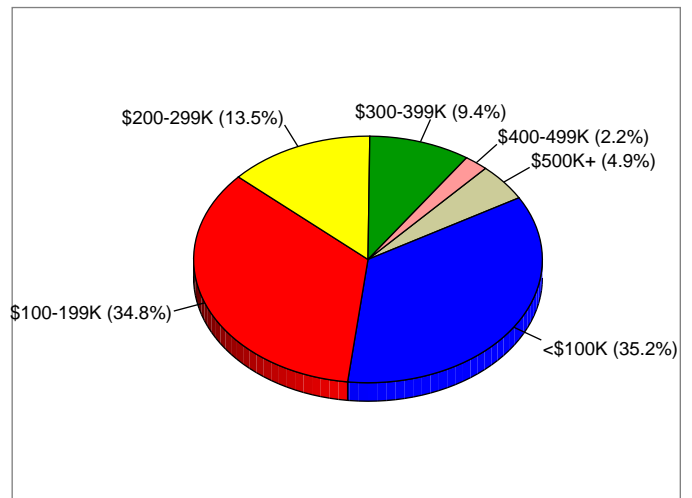

TillicumThorne
 Area: 0.70 Square miles
 Custom Polygon

Households

2010 Households by Income

2010 Population by Age

2010 Owner Occupied HUs by Value

2010 Employed 16+ by Occupation

2010 Population by Race

2010 Percent Hispanic Origin: 17.0%