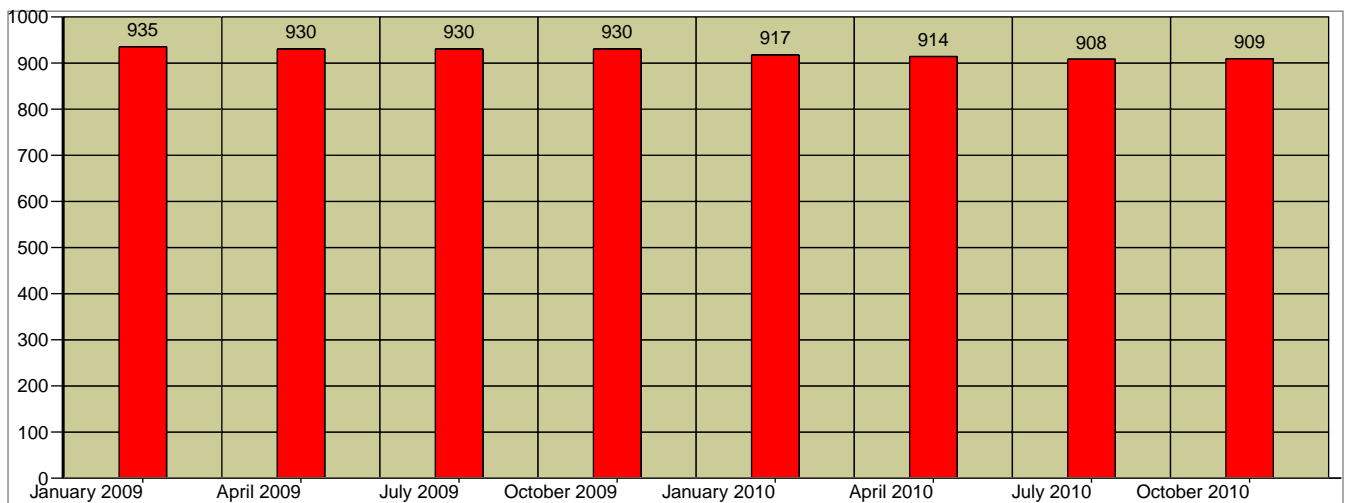

TillicumThorne
 Area: 0.70 Square miles
 Custom Polygon

Quarterly Population Update

Quarterly Household Update

Quarter	Population	Percent Change	Households	Percent Change
January 2009	2,179		935	
April 2009	2,165	-0.6%	930	-0.5%
July 2009	2,165	0.0%	930	0.0%
October 2009	2,164	0.0%	930	0.0%
January 2010	2,131	-1.5%	917	-1.4%
April 2010	2,123	-0.4%	914	-0.3%
July 2010	2,107	-0.8%	908	-0.7%
October 2010	2,109	0.1%	909	0.1%
January 2009 - January 2010		-2.2%		-1.9%
April 2009 - April 2010		-1.9%		-1.7%
July 2009 - July 2010		-2.7%		-2.4%
October 2009 - October 2010		-2.5%		-2.3%
January 2009 - October 2010		-3.2%		-2.8%