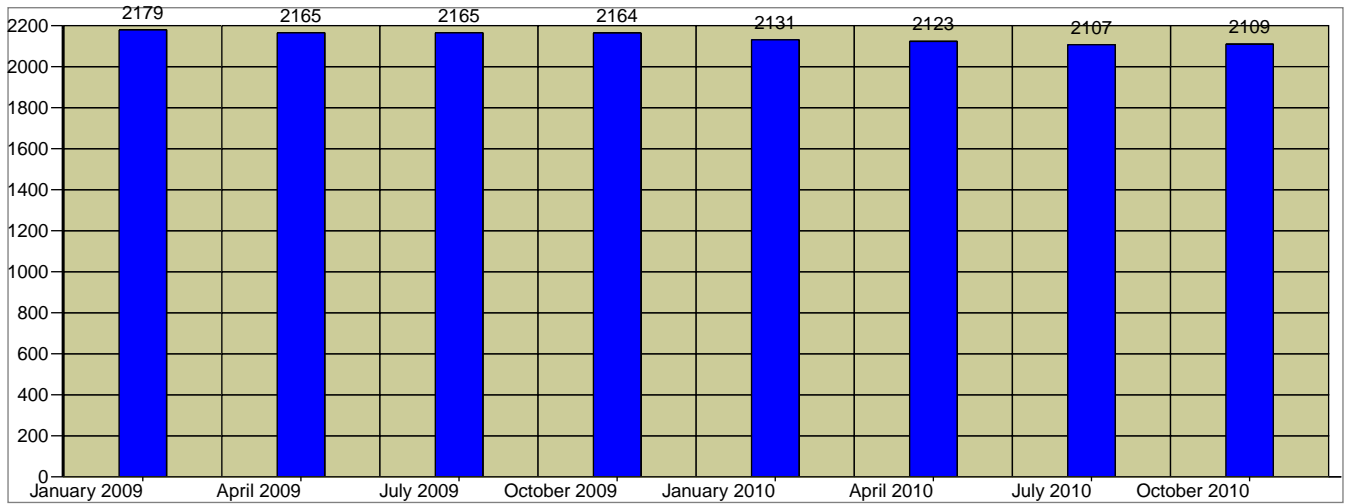

TillicumThorne
 Area: 0.70 Square miles
 Custom Polygon

Quarterly Population Update

Quarterly Household Update

Quarter	Population	Percent Change	Households	Percent Change
January 2009	2,179		935	
April 2009	2,165	-0.6%	930	-0.5%
July 2009	2,165	0.0%	930	0.0%
October 2009	2,164	0.0%	930	0.0%
January 2010	2,131	-1.5%	917	-1.4%
April 2010	2,123	-0.4%	914	-0.3%
July 2010	2,107	-0.8%	908	-0.7%
October 2010	2,109	0.1%	909	0.1%
January 2009 - January 2010		-2.2%		-1.9%
April 2009 - April 2010		-1.9%		-1.7%
July 2009 - July 2010		-2.7%		-2.4%
October 2009 - October 2010		-2.5%		-2.3%
January 2009 - October 2010		-3.2%		-2.8%