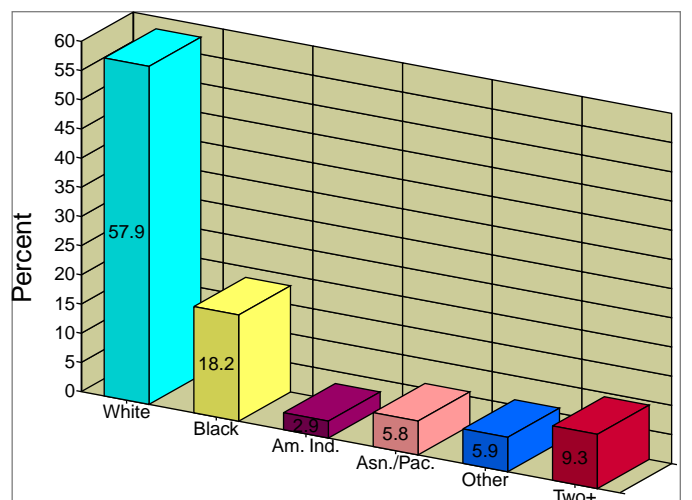

Woodbrook
 Area: 0.55 Square miles
 Custom Polygon

Households

2010 Households by Income

2010 Population by Age

2010 Owner Occupied HUs by Value

2010 Employed 16+ by Occupation

2010 Population by Race

2010 Percent Hispanic Origin: 17.6%