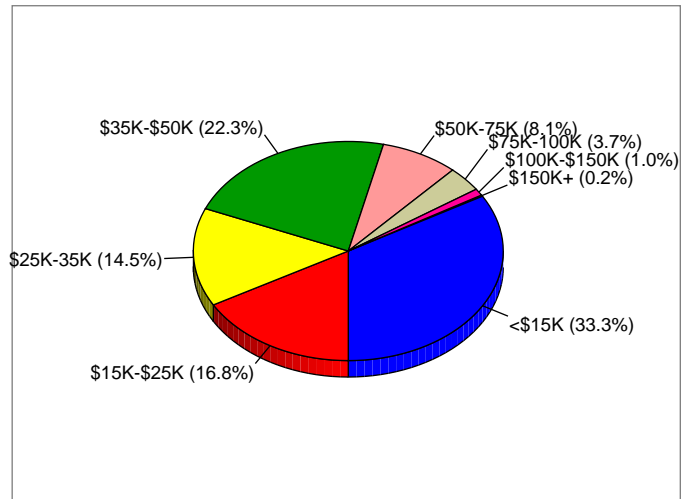

Woodbrook
 Area: 0.55 Square miles
 Custom Polygon

Households

2010 Households by Income

2010 Population by Age

2010 Owner Occupied HUs by Value

2010 Employed 16+ by Occupation

2010 Population by Race

2010 Percent Hispanic Origin: 17.6%