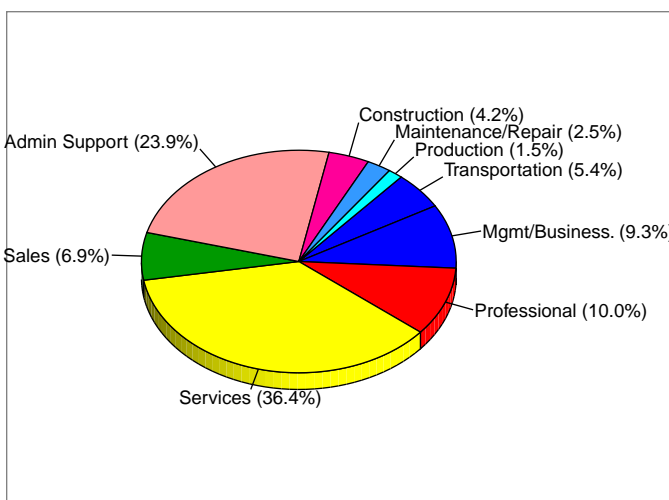

Woodbrook
 Area: 0.55 Square miles
 Custom Polygon

Households

2010 Households by Income

2010 Population by Age

2010 Owner Occupied HUs by Value

2010 Employed 16+ by Occupation

2010 Population by Race

2010 Percent Hispanic Origin: 17.6%