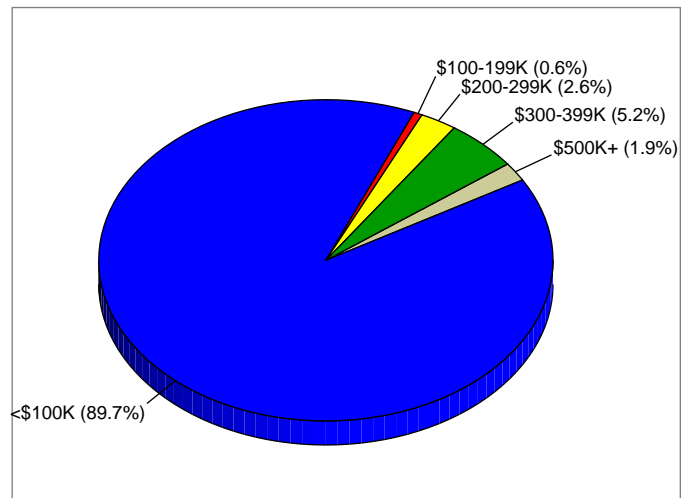

Woodbrook
 Area: 0.55 Square miles
 Custom Polygon

Households

2010 Households by Income

2010 Population by Age

2010 Owner Occupied HUs by Value

2010 Employed 16+ by Occupation

2010 Population by Race

2010 Percent Hispanic Origin: 17.6%