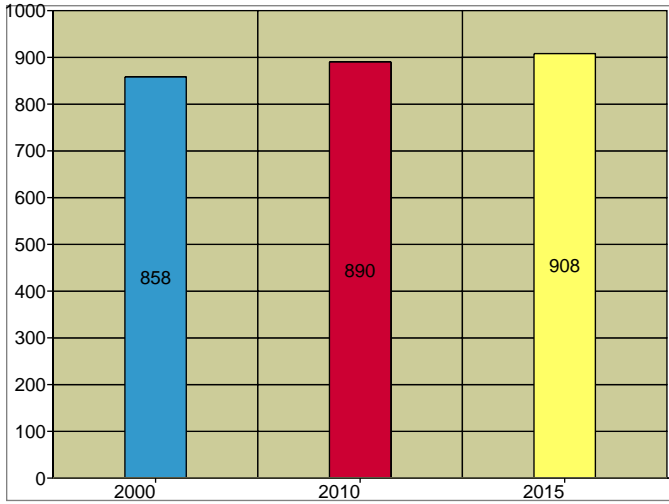

Woodbrook
 Area: 0.55 Square miles
 Custom Polygon

Households

2010 Households by Income

2010 Population by Age

2010 Owner Occupied HUs by Value

2010 Employed 16+ by Occupation

2010 Population by Race

2010 Percent Hispanic Origin: 17.6%