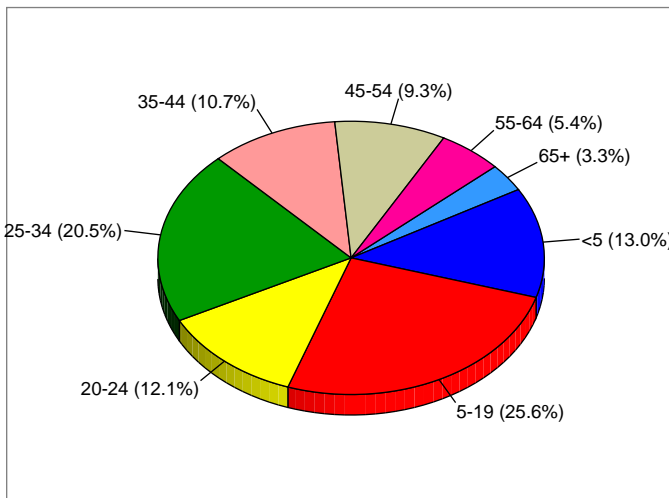

Woodbrook
 Area: 0.55 Square miles
 Custom Polygon

Households

2010 Households by Income

2010 Population by Age

2010 Owner Occupied HUs by Value

2010 Employed 16+ by Occupation

2010 Population by Race

2010 Percent Hispanic Origin: 17.6%